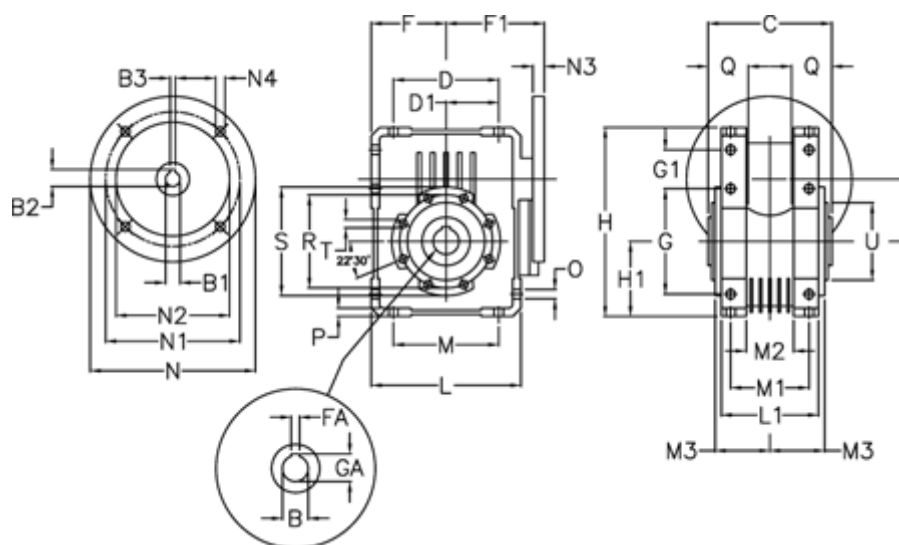

Article number: 392211002074036

Description: Worm Gear with Torque Limiter
W110 L2-U-20-P100 B5

Measures

A = 110.1	F = 125	L = 250	N2 = 180	T = M12x19
B = 42	F1 = 151	L1 = 143	N3 = 13	U = 130
B1 E7 = 28	FA = 12	M = 184	N4 = 13	
B2 = 31.3	G = 184	M1 = 115	O = 14	
B3 H9 = 8	G1 = 58	M2 = 69	P = 14	
C = 155	GA = 45.3	M3 = 73	Q = 45	
D = 174	H = 308	N = 250	R = 165	
D1 = 82	H1 = 125	N1 = 215	S = 200	